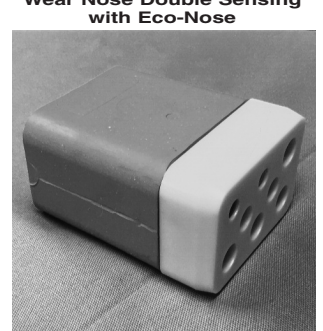

## Replacement Noses

APN®

R90 Kit 1  
R91 Kit 1

APN® w Eco-Nose

R90 Kit 1EN  
R91 Kit 1EN

Aux. Switch Assembly

1-8627G1SWA KIT  
REPLACEMENT  
SWITCH ASSY.

Wear Nose®

R901 (Black)  
R901Y (Yellow)

Wear Nose Double Sensing  
with Eco-Nose

R901DSEN  
Double Sensing  
with Eco-Nose

Double safety nose option can be added to both APN and Wear Nose. Add DS as prefix. The DS will disconnect plug if resistance is too high when properly connected. Nose color is blue/green.